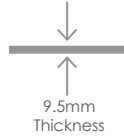

BAYVIEW

Porcelain | Rectified

AVORIO

Matt 20x120

BEIGE

Matt 20x120

CARMELLO

Matt 20x120