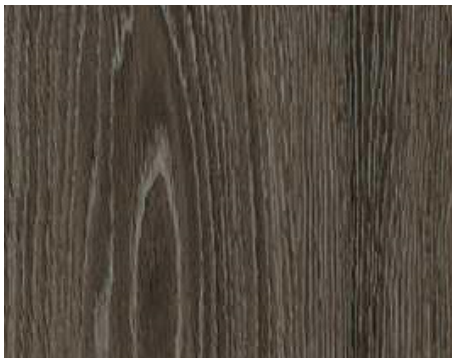

BAYVIEW

Porcelain | Rectified

AVORIO

Matt 20x120

BEIGE

Matt 20x120

CARMELLO

Matt 20x120

GRIGIO

Matt 20x120

MARRONE

Matt 20x120

MIELE

Matt 20x120
Anti-slip 20x120

NATURALE

Matt 20x120
Anti-slip 20x120