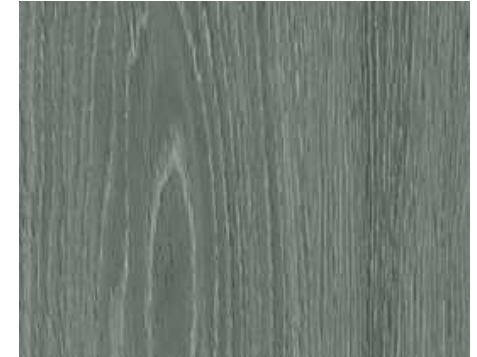

BAYVIEW

Porcelain | Rectified

AVORIO

Matt 20x120

BEIGE

Matt 20x120

CARMELLO

Matt 20x120

GRIGIO

Matt 20x120

MARRONE

Matt 20x120

MIELE

Matt 20x120
Anti-slip 20x120

NATURALE

Matt 20x120
Anti-slip 20x120

SCURO

Matt 20x120

BAYVIEW

Porcelain | Rectified

TORTORA

Matt 20x120
Anti-slip 20x120