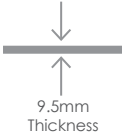

BAYVIEW

Porcelain | Rectified

TORTORA

Matt 20x120
Anti-slip 20x120