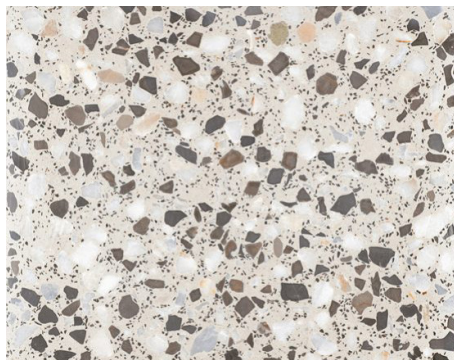

VENUS

Porcelain | Rectified

100%
UV stable

Fire
Resistant

Scratch
Resistant

Frost
Resistant

Water
Resistant

Bacteria
Resistant

Anti-Slip

GRANDE

Matt 45x45

PICCOLO

Anti-slip 30x60 | 45x45